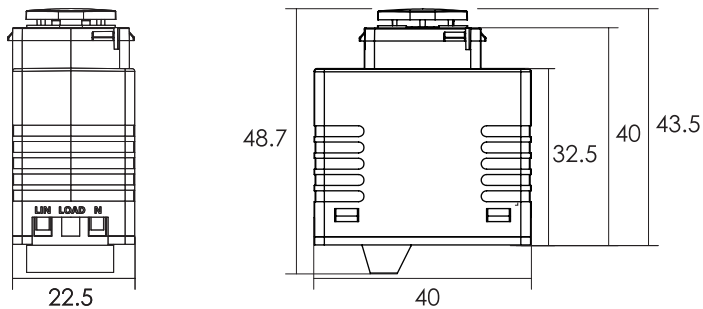

SPECIFICATIONS

Model	INT1S1500W
Rated supply voltage	220 - 240V- 50/60Hz
Rated Load (Resistive)	2 - 1500W
LED load	2 - 750W
Motor Load (For exhaust fan only)	2 - 100W
Wireless mode	Wi-Fi
Operating frequency	2.4GHz
Max. communication distance	20m
Dimensions	40 x 22.5 x 48.7mm
Weight	31g
Operating temperature	-20-40°C

DIMENSIONS

FIRE • SECURITY • INTERCOMS